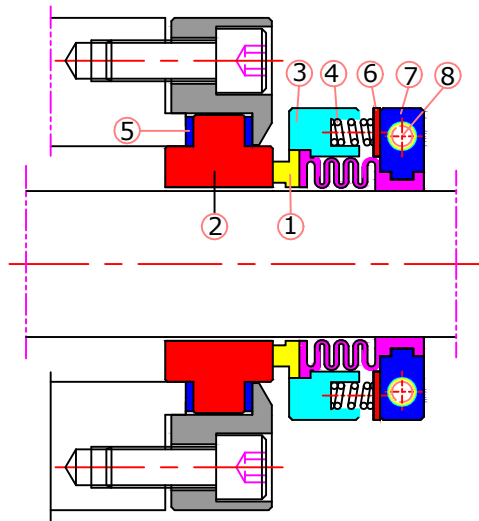

Type 6142

Part No.	Description
1	Bellow (Seal Ring)
2	Seat
3	Spring Holder
4	Spring
5	Gasket
6	Thrust plate
7	Clamp Ring
8	Allen Screw

60 SERIES TEFLON BELLOW TYPE MULTI SPRINGS MECHANICAL SEAL